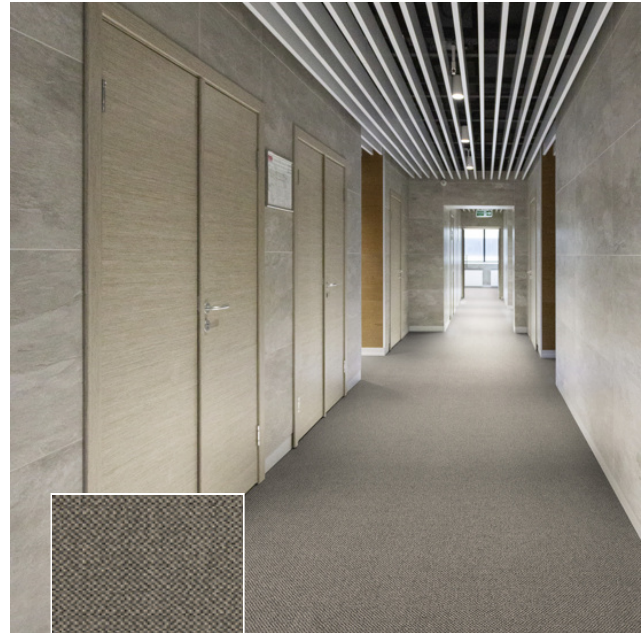

## SCALA Marathon

Carpet for soft contract applications with a cool twist, that's the Scala Combinations collection. Scala Twist, Scala Fun, Scala Marathon and Scala Endurance, 4 different designs which when combined create a refreshingly innovative result. Puzzle away!

Scala Combinations offers endless possibilities and creativity. All 27 items are of the same durable quality and have the same specifications making them work seamlessly. The colour palette ranges from calm grey and beige tones to fun fresh yet classic colours carefully chosen to always form one beautiful and peaceful whole.

Designed for use in Healthcare locations, leisure locations, communal areas and domestic settings.

The Scala Twist has a more classic appearance but looks modern in combination with one of the other three designs. The Scala Fun lives up to its name and brings fun to any room. The Scala Endurance adds a playful touch and the Scala Marathon adds value with its remarkable design. Mix & Match for an original and unique interior is the concept.

Just like the Scala Solutions qualities, this collection meets all the conditions required for its intended use: comfort, strong, colourfast and modern. All colours in the Scala Combinations are available at 4 metres wide in 2 different versions: I-Back & Synthetic Backing.