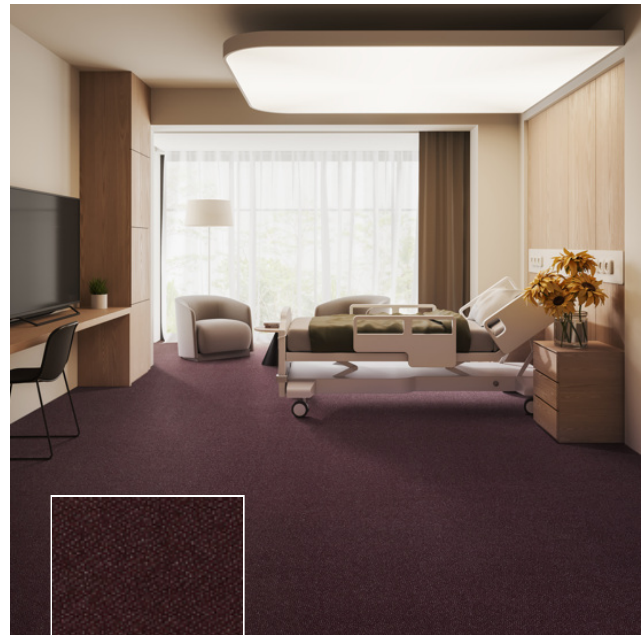

Scala Endurance

Carpet for soft contract applications with a cool twist, that's the Scala Combinations collection. Scala Twist, Scala Fun, Scala Marathon and Scala Endurance, 4 different designs which when combined create a refreshingly innovative result. Puzzle away!

Scala Combinations offers endless possibilities and creativity. All 27 items are of the same durable quality and have the same specifications making them work seamlessly. The colour palette ranges from calm grey and beige tones to fun fresh yet classic colours carefully chosen to always form one beautiful and peaceful whole.

Designed for use in Healthcare locations, leisure locations, communal areas and domestic settings.

The Scala Twist has a more classic appearance but looks modern in combination with one of the other three designs. The Scala Fun lives up to its name and brings fun to any room. The Scala Endurance adds a playful touch and the Scala Marathon adds value with its remarkable design. Mix & Match for an original and unique interior is the concept.

Just like the Scala Solutions qualities, this collection meets all the conditions required for its intended use: comfort, strong, colourfast and modern. All colours in the Scala Combinations are available at 4 metres wide in 2 different versions: I-Back & Synthetic Backing.