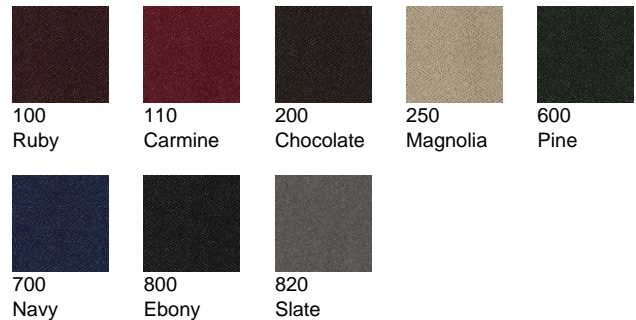

TECHNICAL SPECIFICATIONS

Secondary backing:	I-Back & Synthetic Backing
Quality code:	SED-SEI
Manufacturing process:	Tufted
Manufacturing process (hospitality):	Tufted
Pile composition:	100% PP
Pile composition (hospitality):	100% PP
Fire behaviour:	Efl
EN 1307 Classification:	CL. 23 - CL. 32 Domestic Heavy / Commercial General (on underlay)