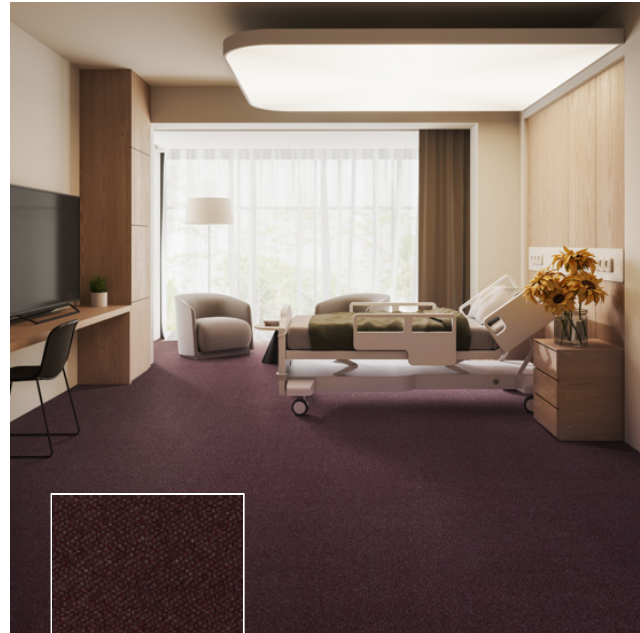

SCALA Endurance

Carpet for soft contract applications with a cool twist, that's the Scala Combinations collection. Scala Twist, Scala Fun, Scala Marathon and Scala Endurance, 4 different designs which when combined create a refreshingly innovative result. Puzzle away!

Scala Combinations offers endless possibilities and creativity. All 27 items are of the same durable quality and have the same specifications making them work seamlessly. The colour palette ranges from calm grey and beige tones to fun fresh yet classic colours carefully chosen to always form one beautiful and peaceful whole.

Designed for use in Healthcare locations, leisure locations, communal areas and domestic settings.

The Scala Twist has a more classic appearance but looks modern in combination with one of the other three designs. The Scala Fun lives up to its name and brings fun to any room. The Scala Endurance adds a playful touch and the Scala Marathon adds value with its remarkable design. Mix & Match for an original and unique interior is the concept.

Just like the Scala Solutions qualities, this collection meets all the conditions required for its intended use: comfort, strong, colourfast and modern. All colours in the Scala Combinations are available at 4 metres wide in 2 different versions: I-Back & Synthetic Backing.